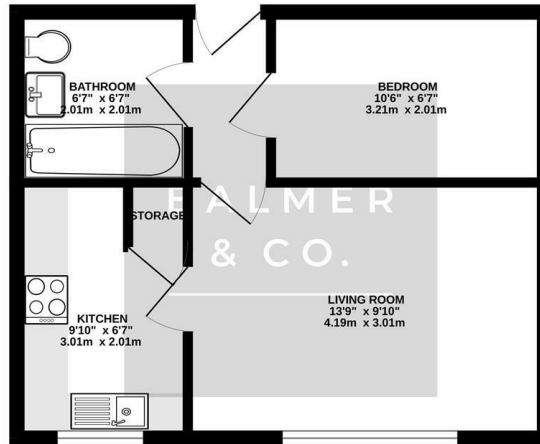

BALMER & CO are delighted to offer FOR SALE this one bedroom, second floor apartment close to the ever popular Monton high street in Eccles. Well maintained by its current owner, this property is accessed via a secure entry intercom system and communal hallway and staircase. The apartment itself comprises in brief of entrance hallway, living room, fitted kitchen, double bedroom, with a three piece bathroom completing the accommodation on offer. The block of apartments is situated within it's own communal grounds with well maintained gardens, ample resident and visitor parking, and also benefits from a single garage. The property is ideally located within walking distance of Salford Royal Hospital and has immediate access links onto the M602 motorway. Early viewings highly recommended, all enquiries welcome.

Floor Plan

GROUND FLOOR
334 sq.ft. (31.1 sq.m.) approx.